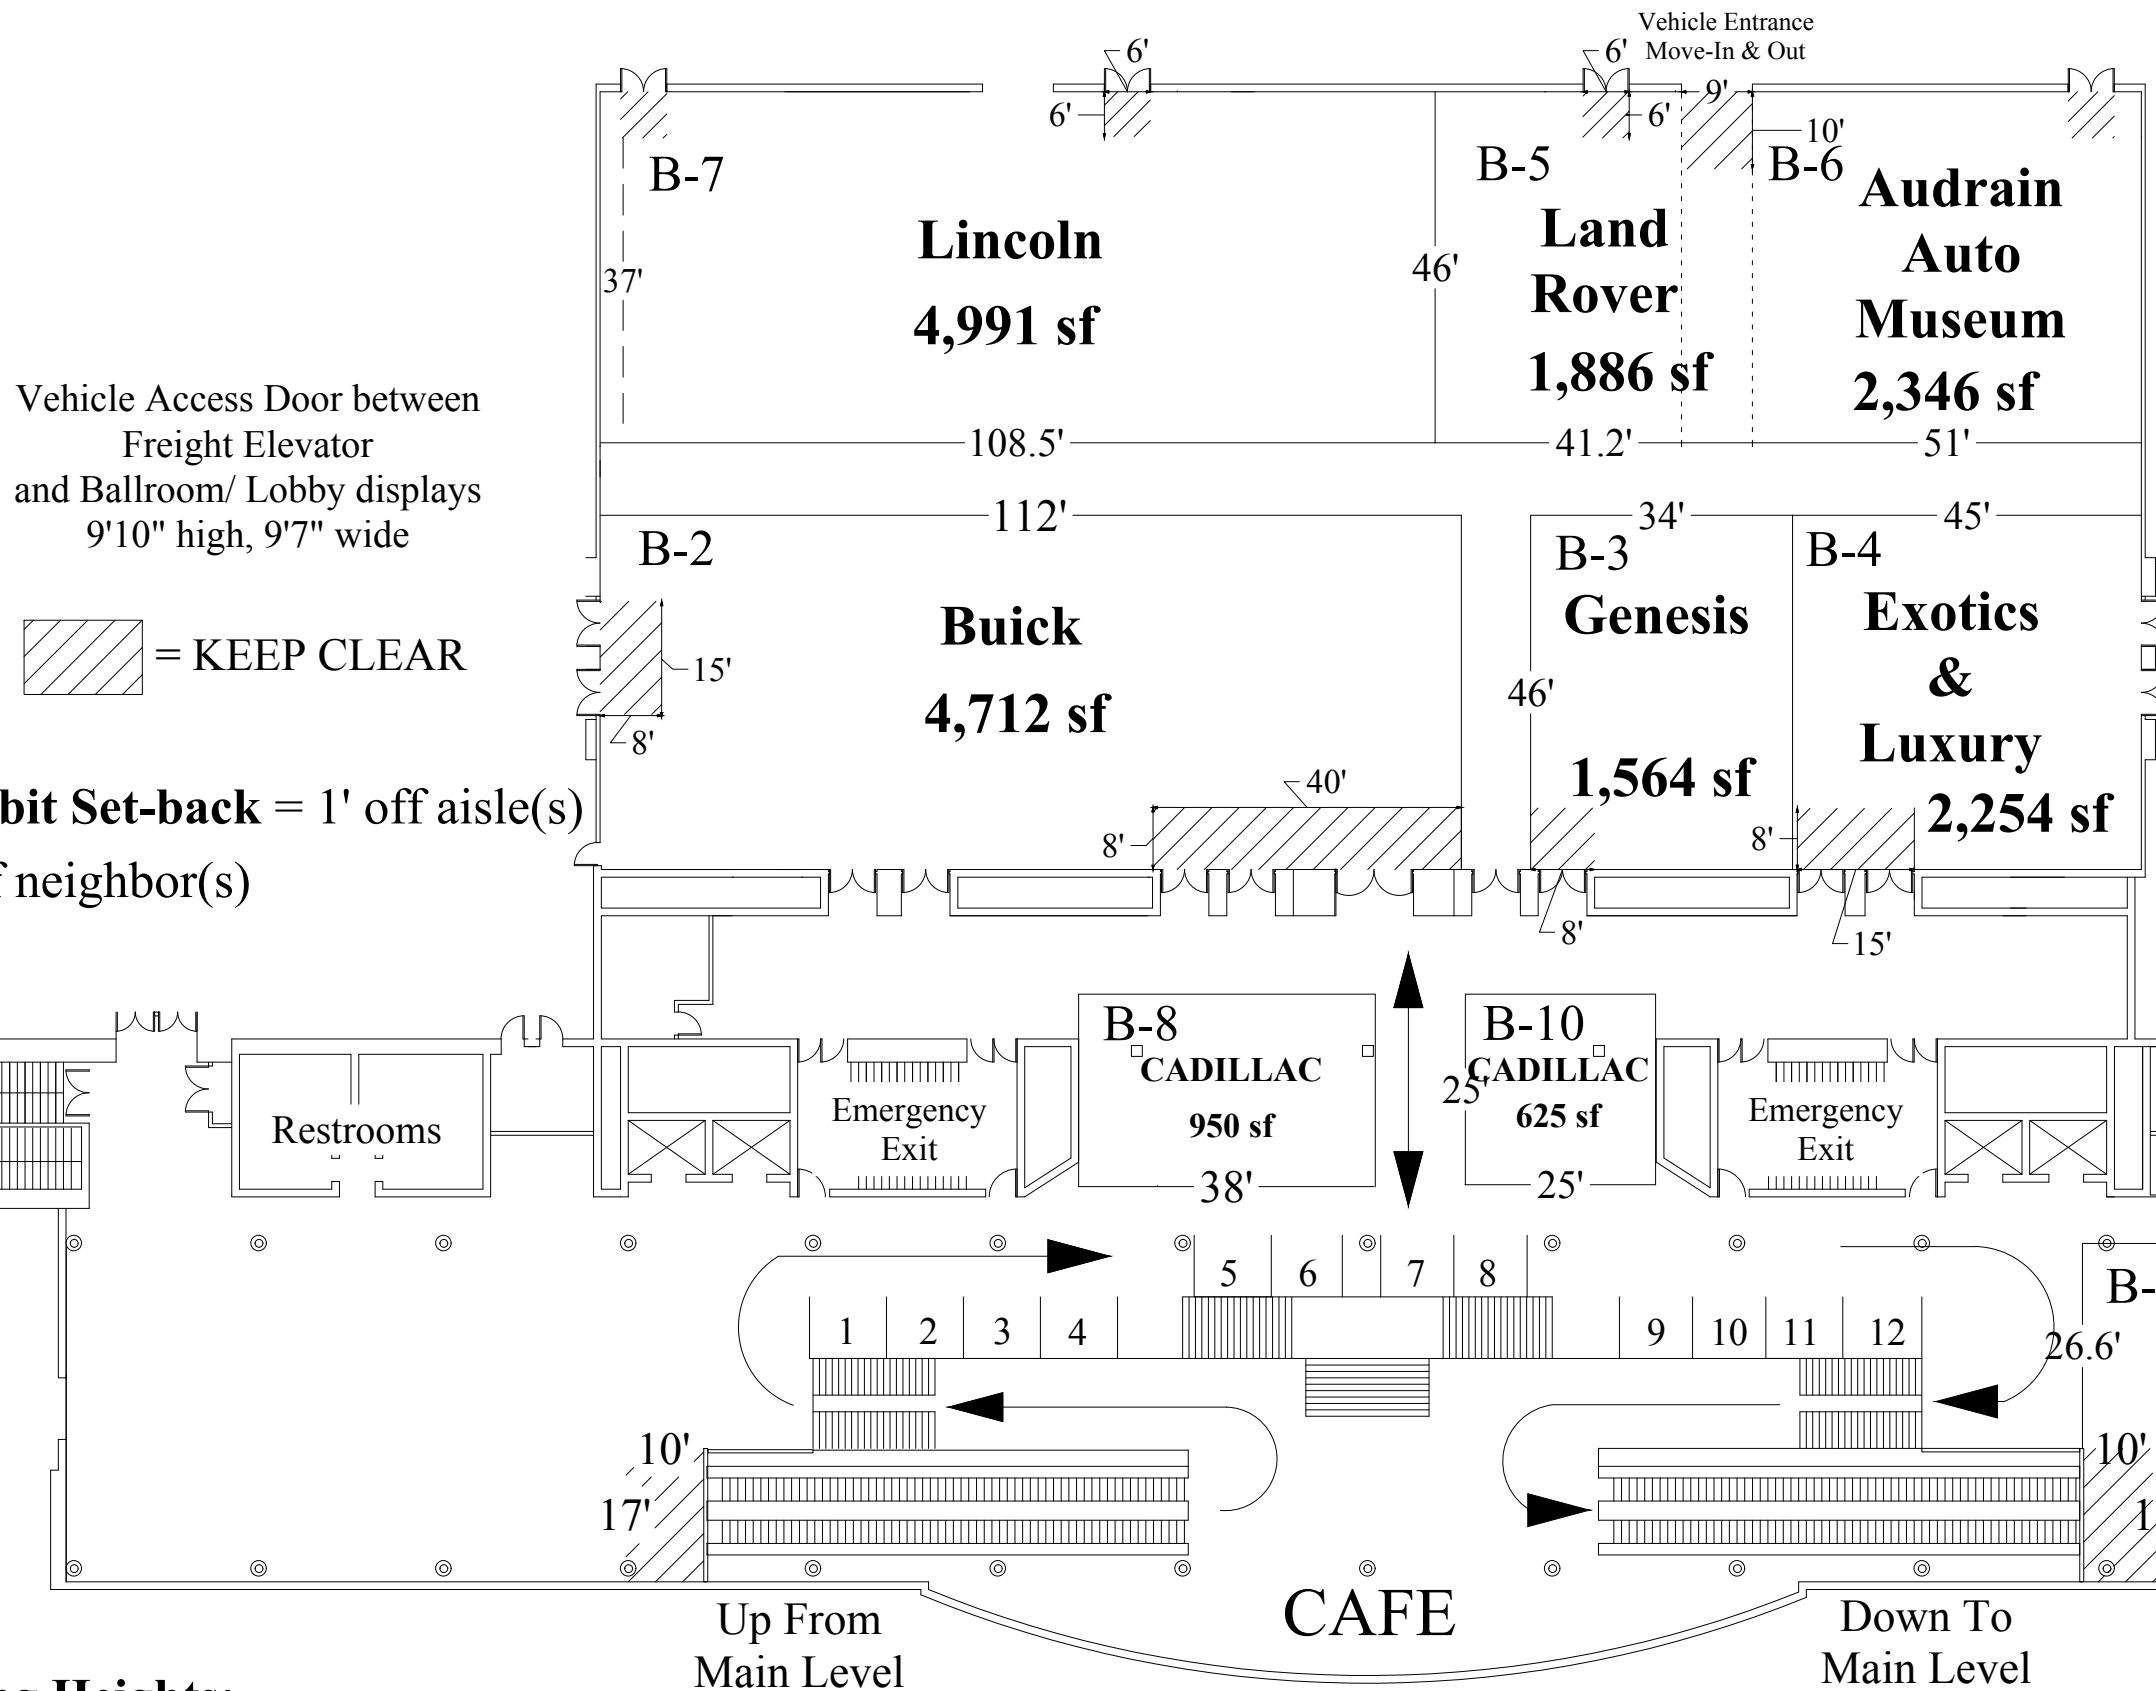

**NORTHEAST
INTERNATIONAL
AUTO★SHOW**

January 24 - 26, 2020
Rhode Island Convention Center

Ceiling Heights:
B-1 thru B-7 = 23'-0"
B-8 thru B-13 = 20'-0"

Booths 1-12 are 8' deep x 10' wide.

Ballroom Level

version: 1.1--11/04/2019