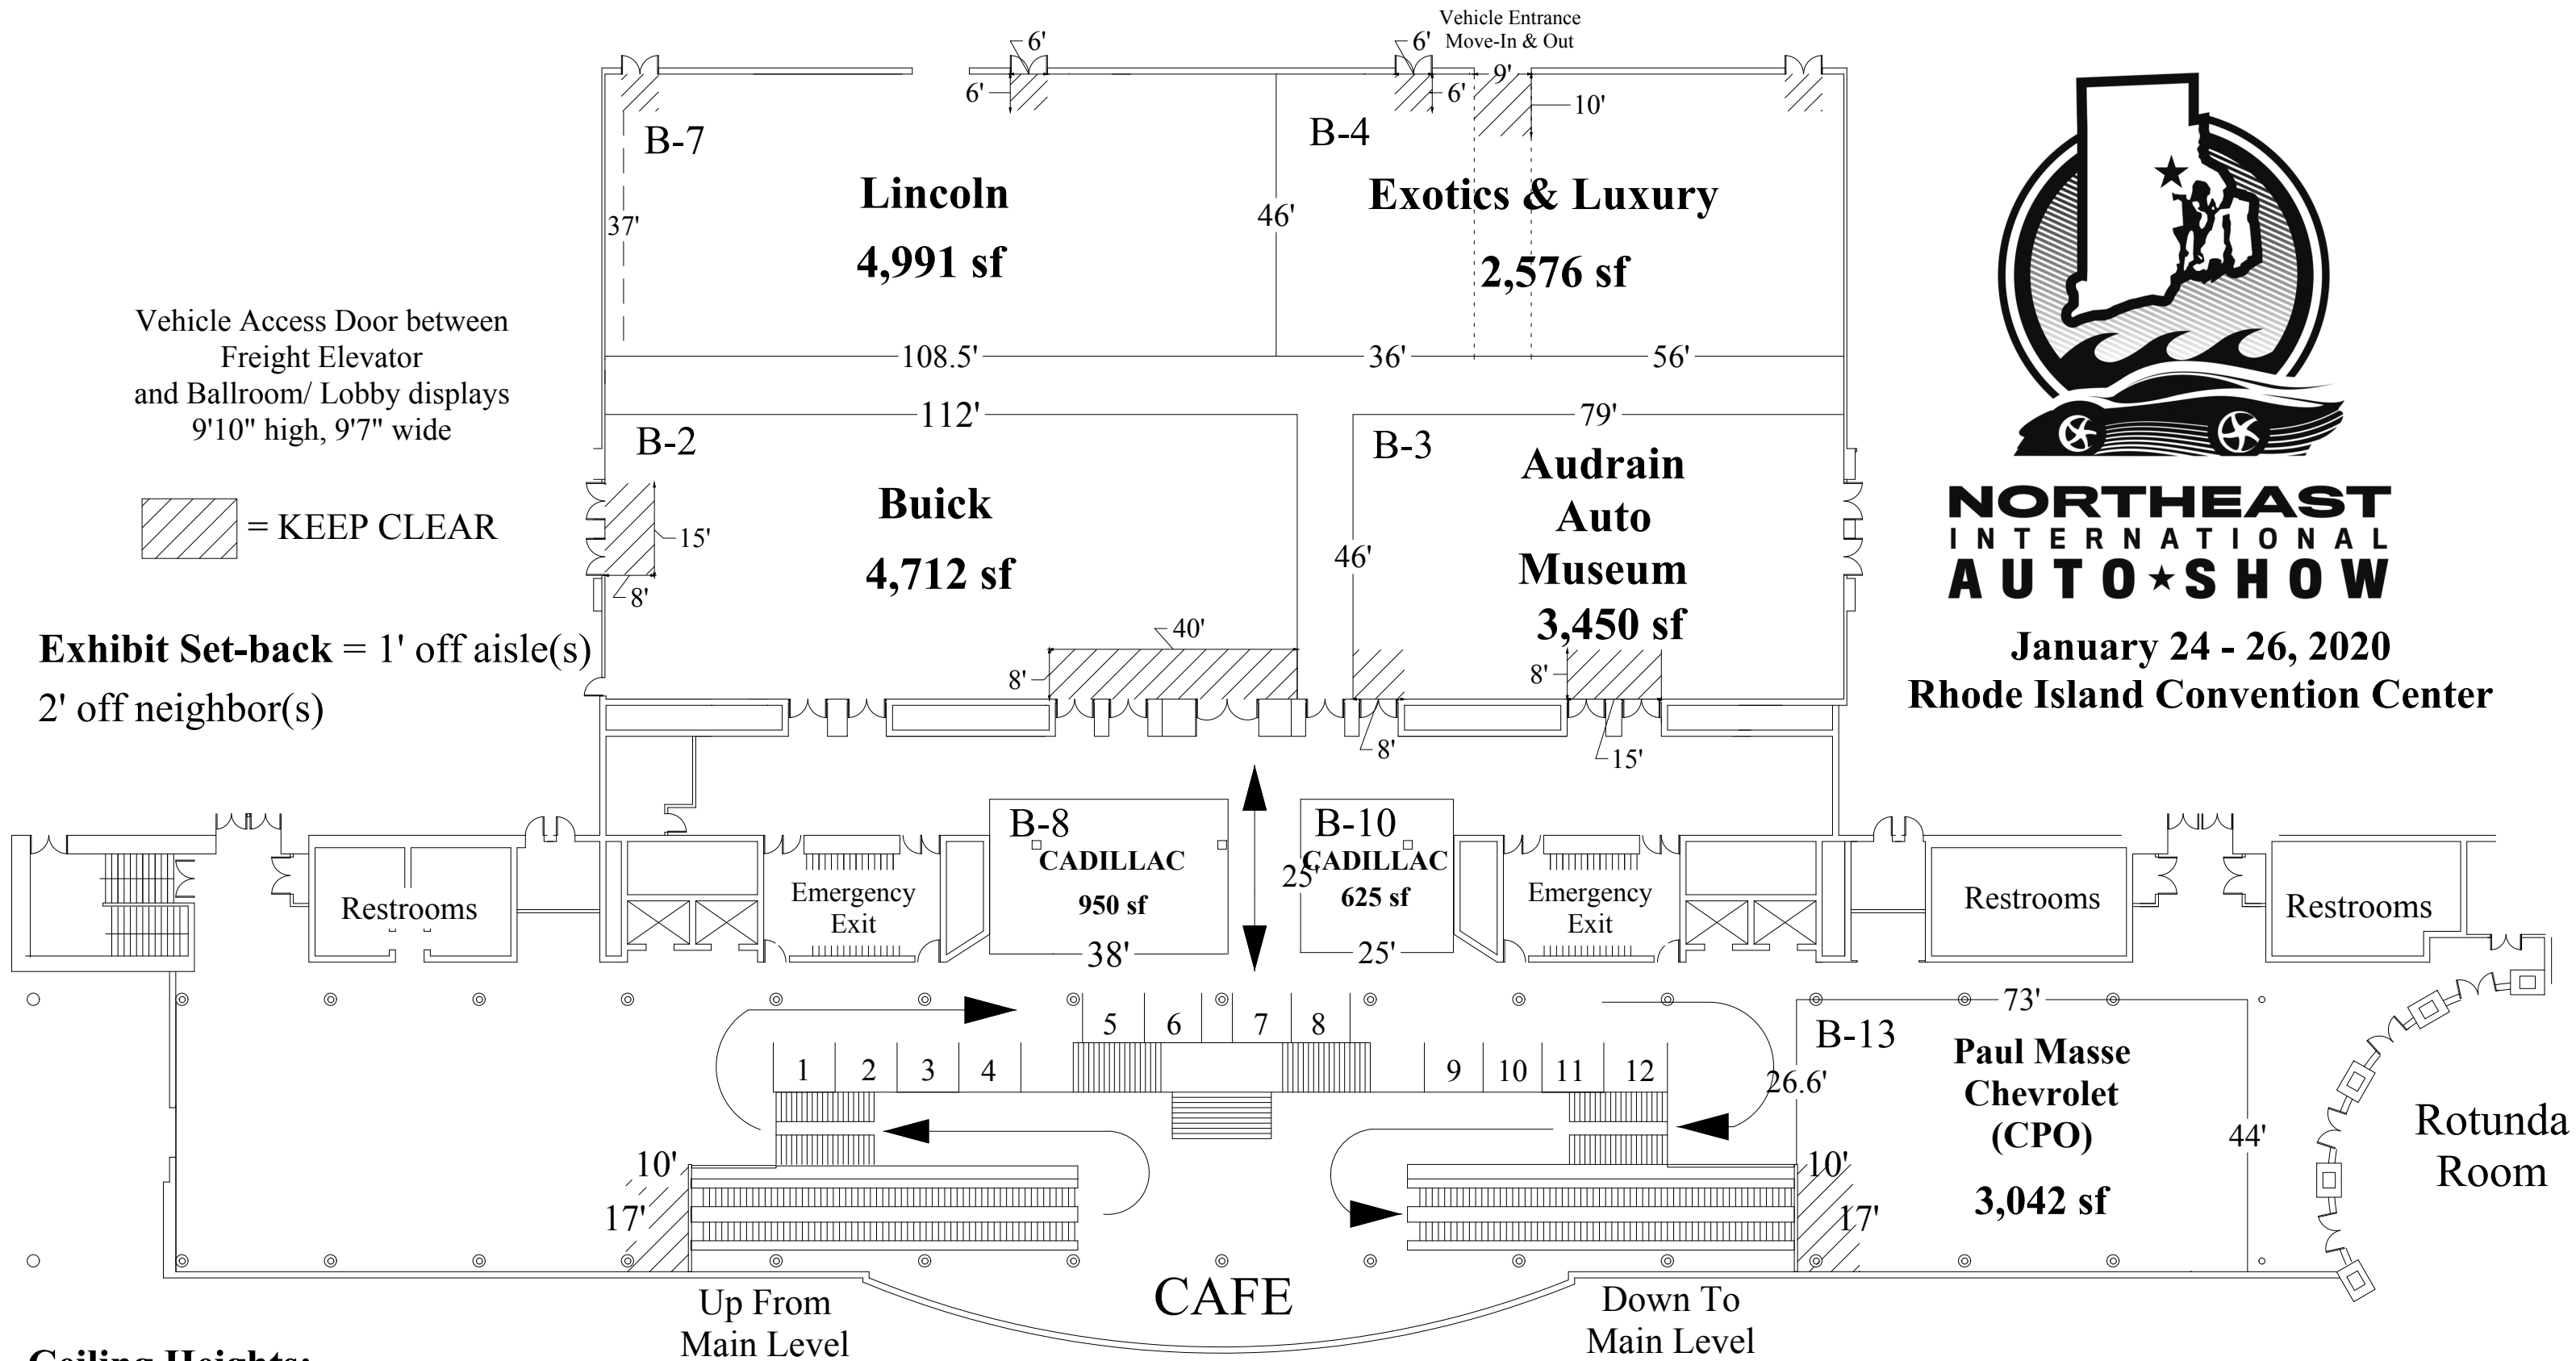

**NORTHEAST
INTERNATIONAL
AUTO★SHOW**

**January 24 - 26, 2020
Rhode Island Convention Center**

Ceiling Heights:

B-1 thru B-7 = 23'-0"

B-8 thru B-13 = 20'-0"

Booths 1-12 are 8' deep x 10' wide.

Ballroom Level