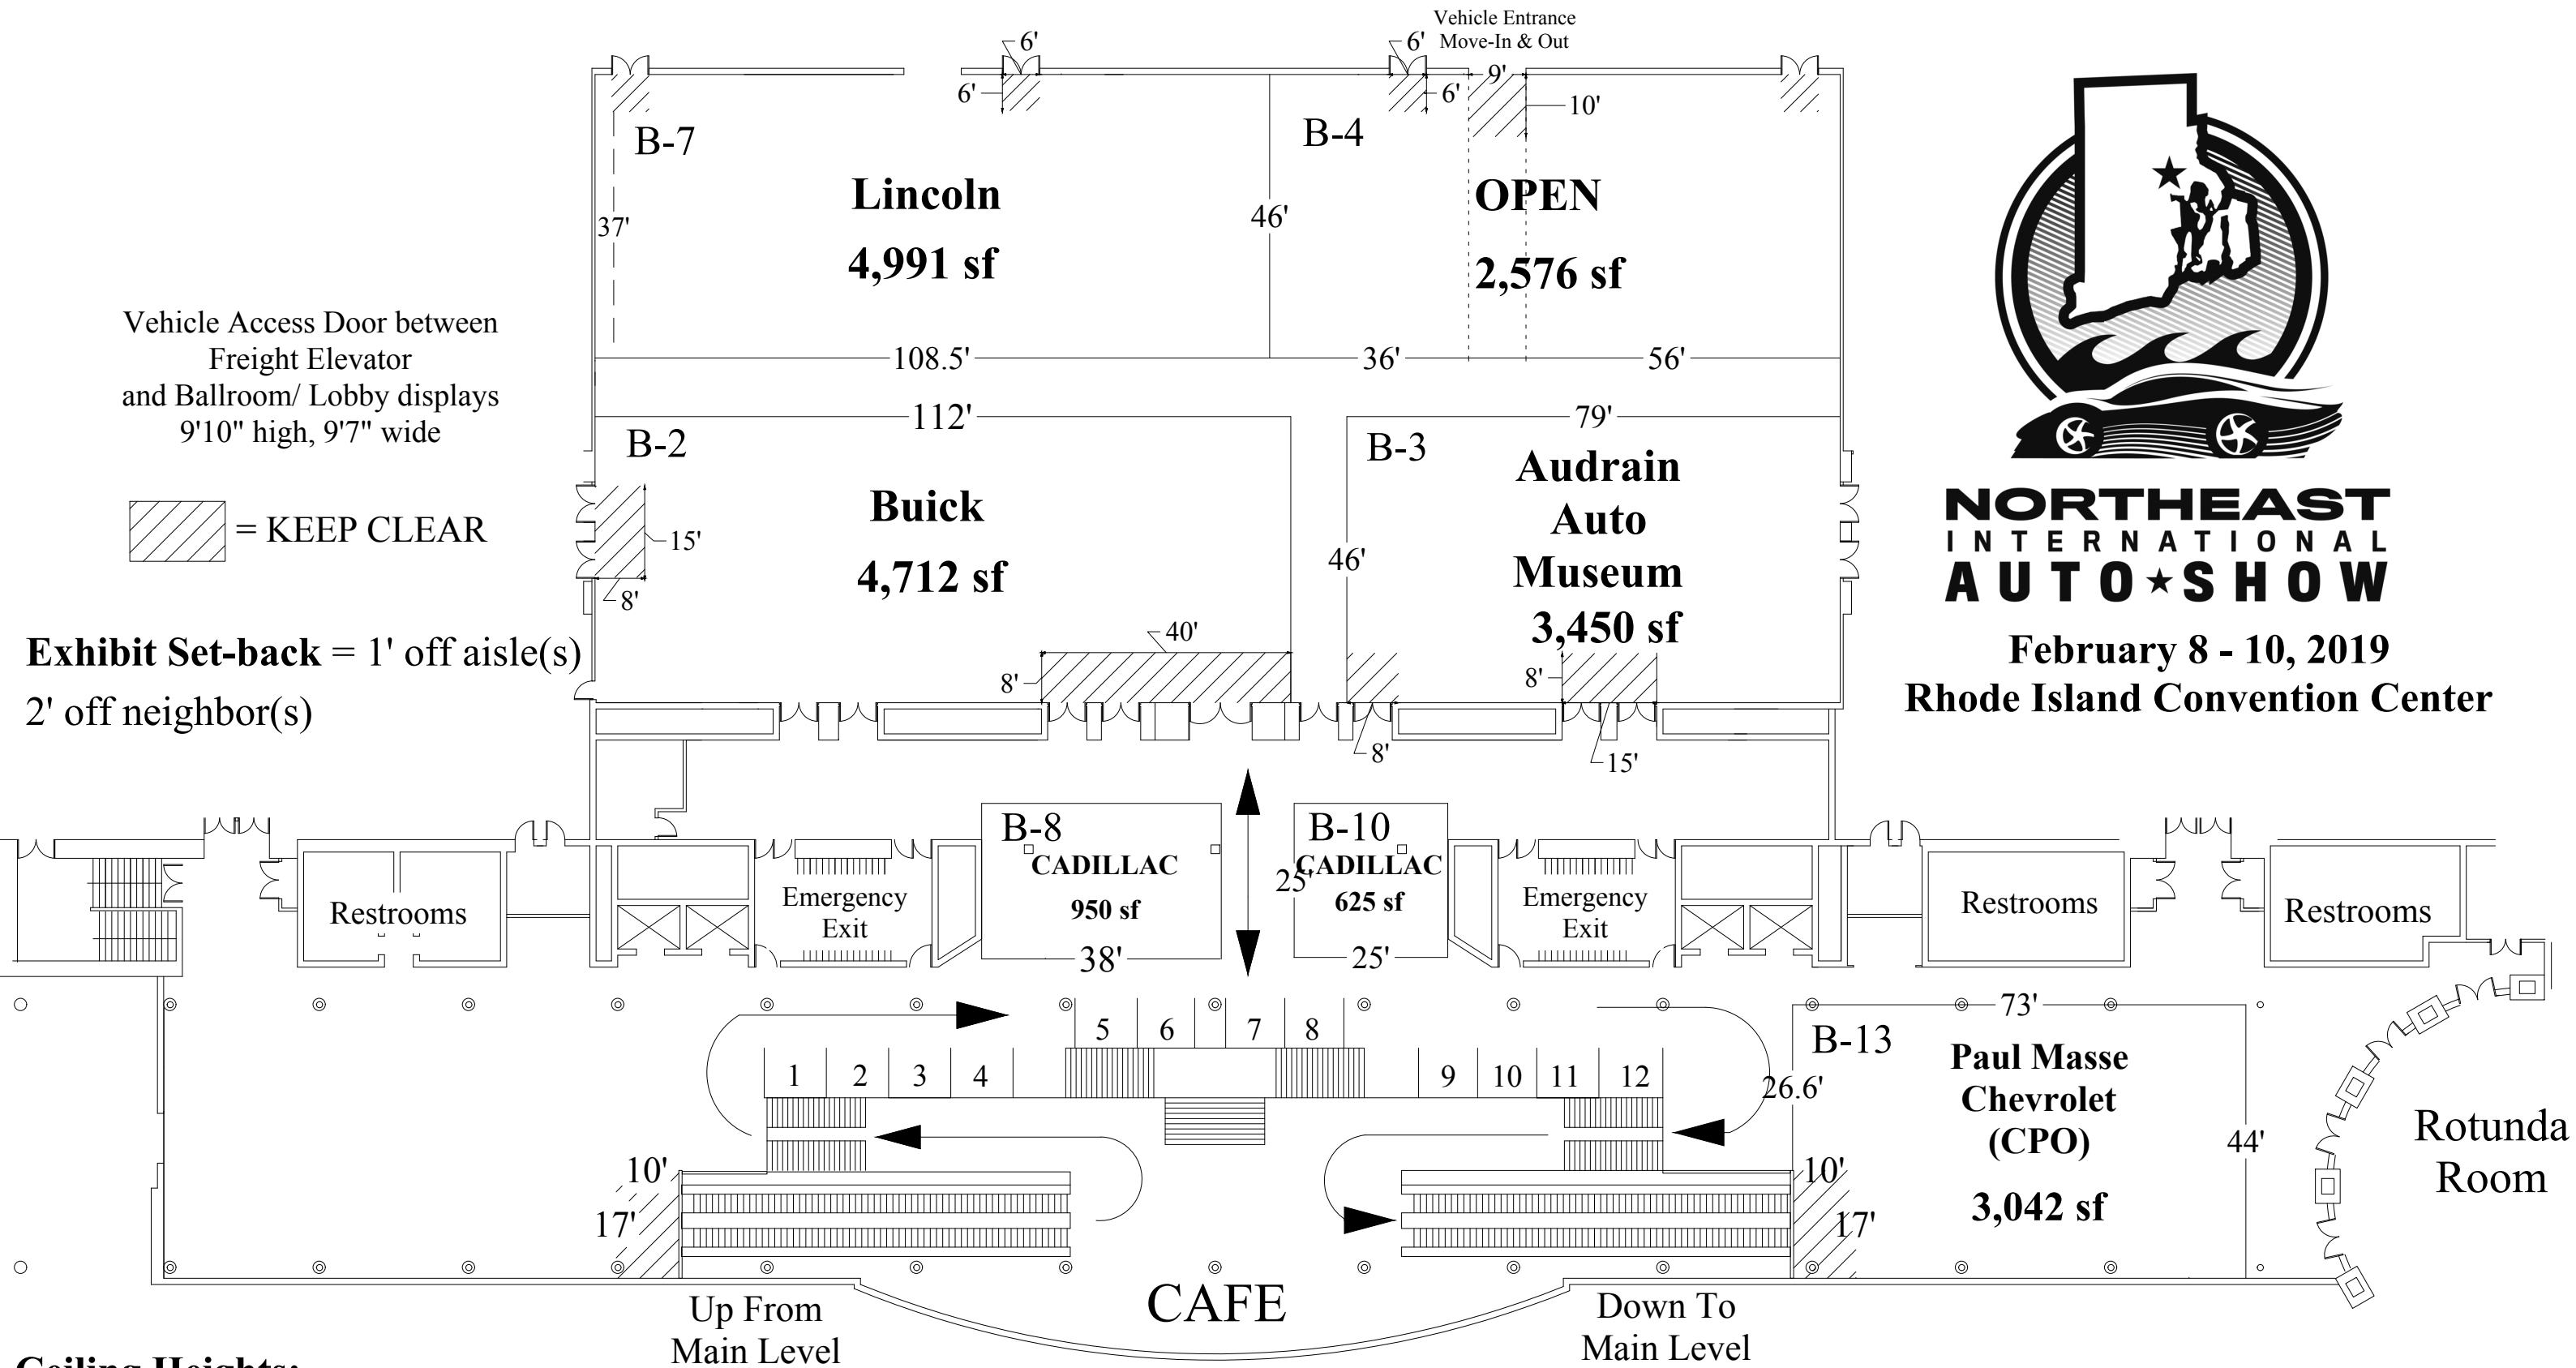

NORTHEAST INTERNATIONAL AUTO★SHOW

February 8 - 10, 2019
Rhode Island Convention Center

Ceiling Heights:

B-1 thru B-7 = 23'-0"

B-8 thru B-13 = 20'-0"

Ballroom Level

version: 1.0-- 09/18/2018