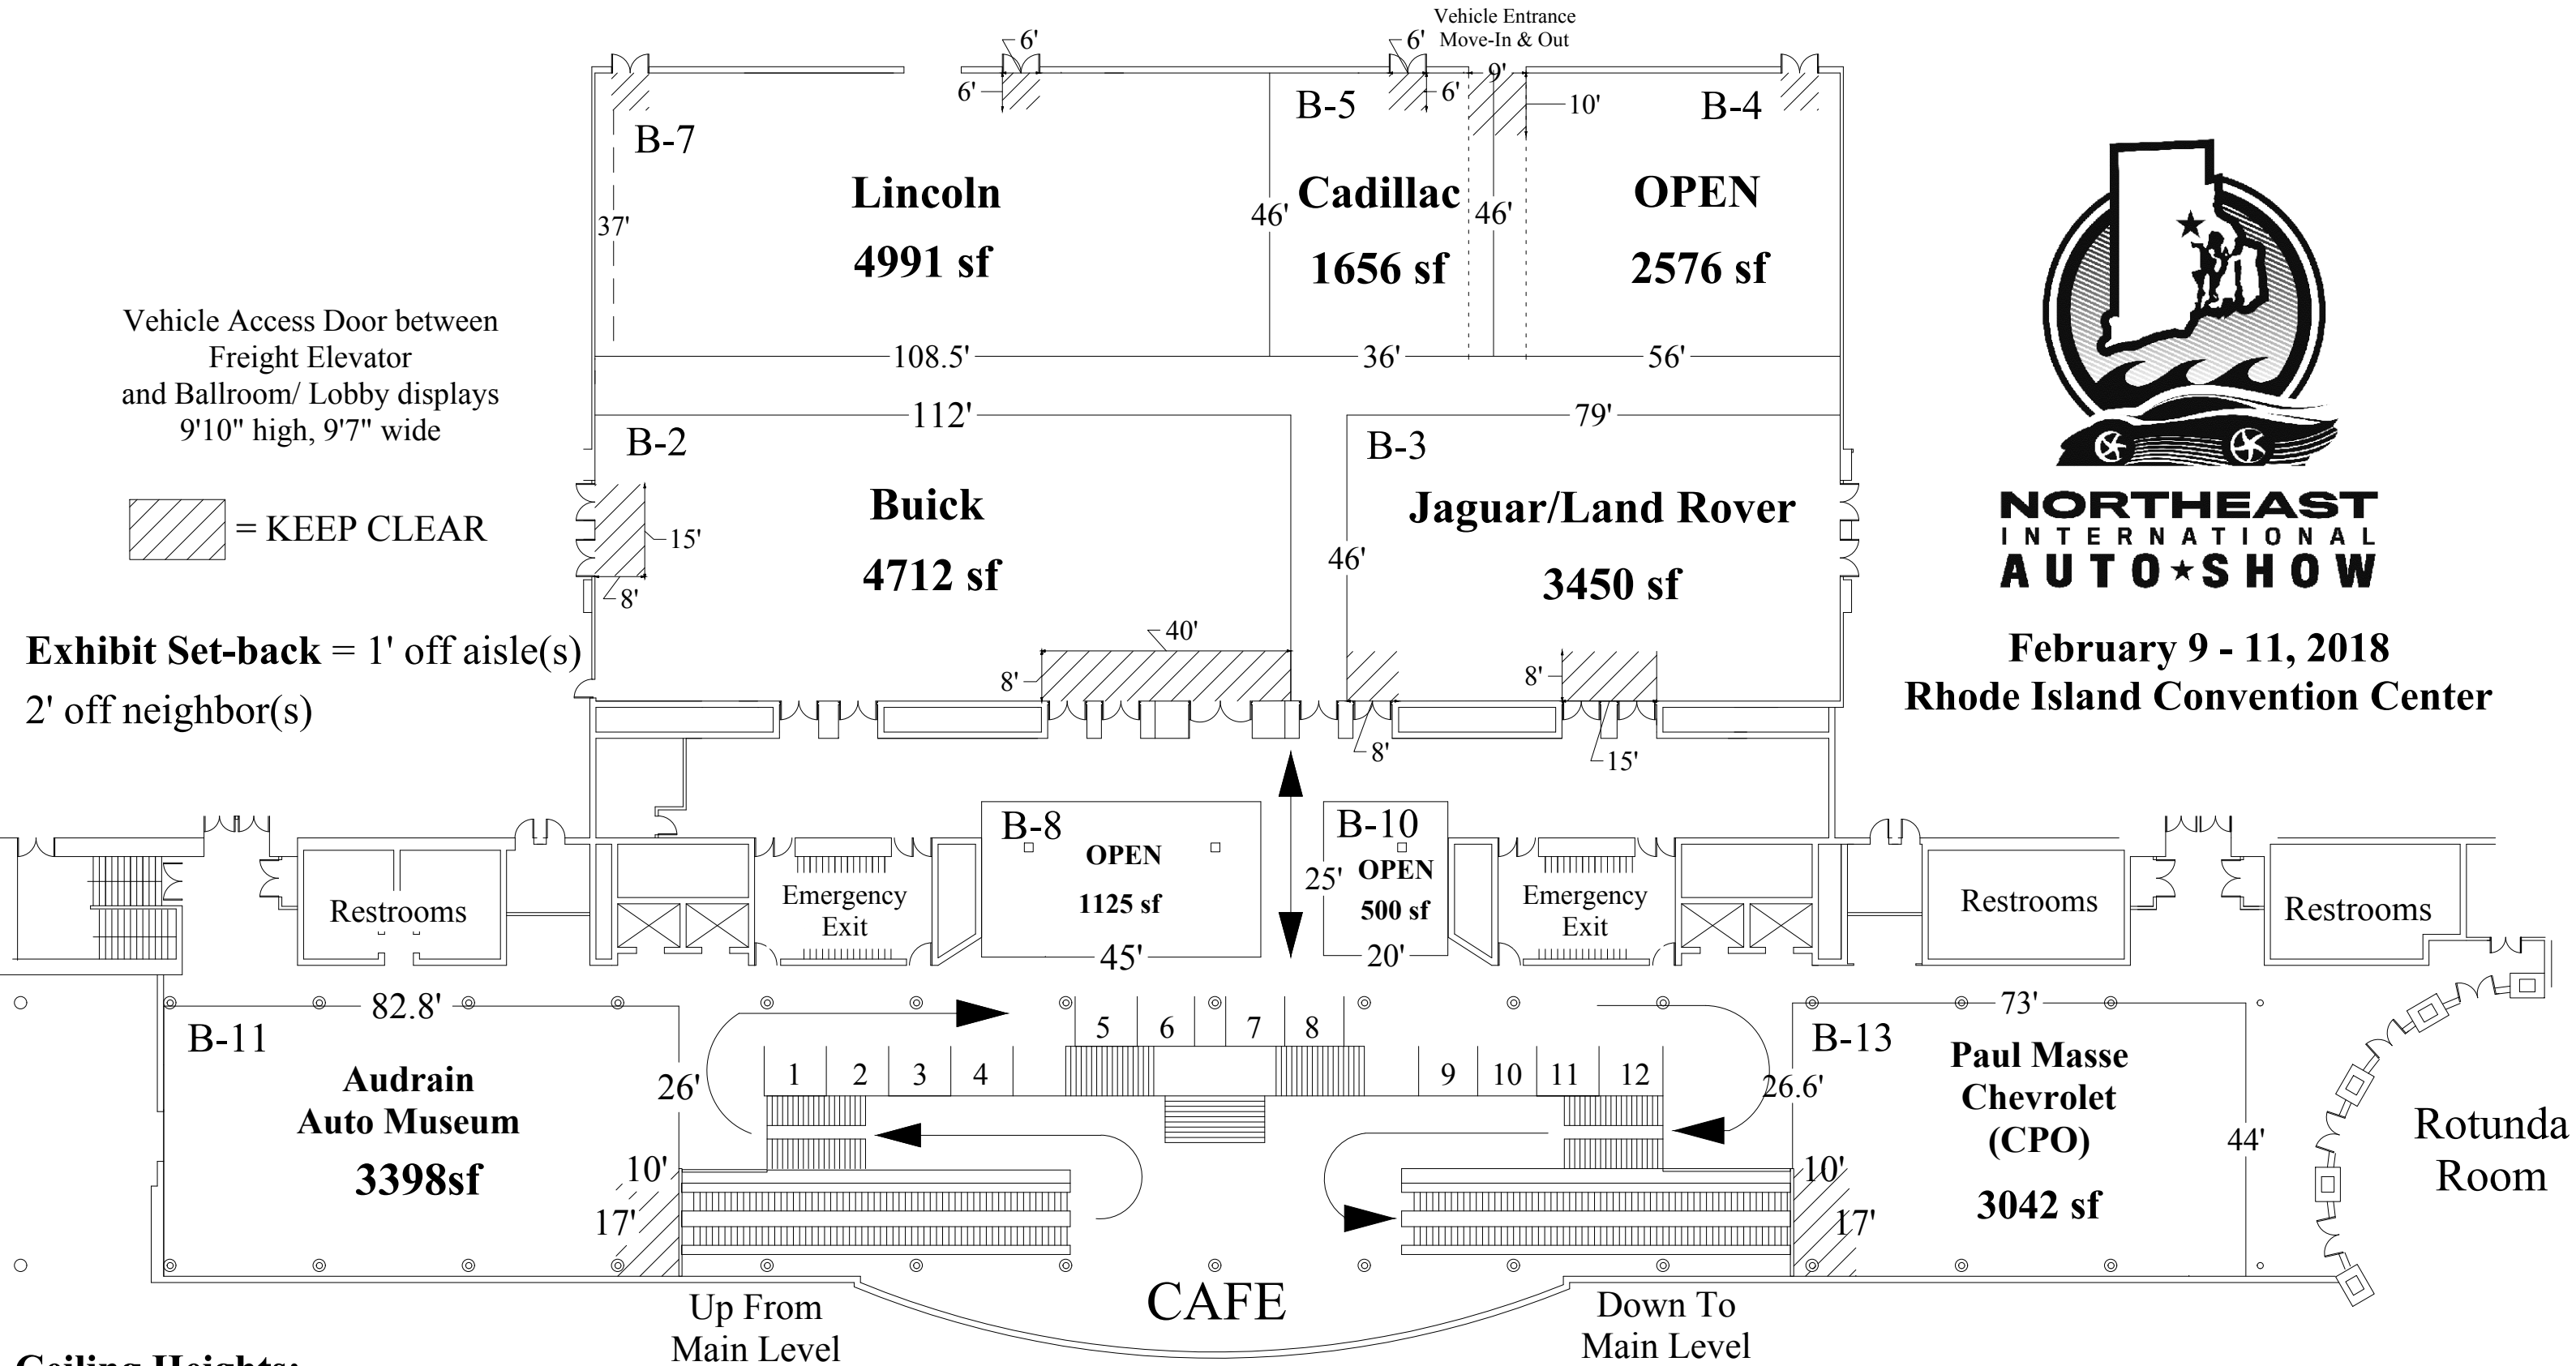

**NORTHEAST
INTERNATIONAL
AUTO★SHOW**

**February 9 - 11, 2018
Rhode Island Convention Center**

Ceiling Heights:

B-1 thru B-7 = 23'-0"

B-8 thru B-13 = 20'-0"

Booths 1-12 are 8' deep x 10' wide.

Ballroom Level