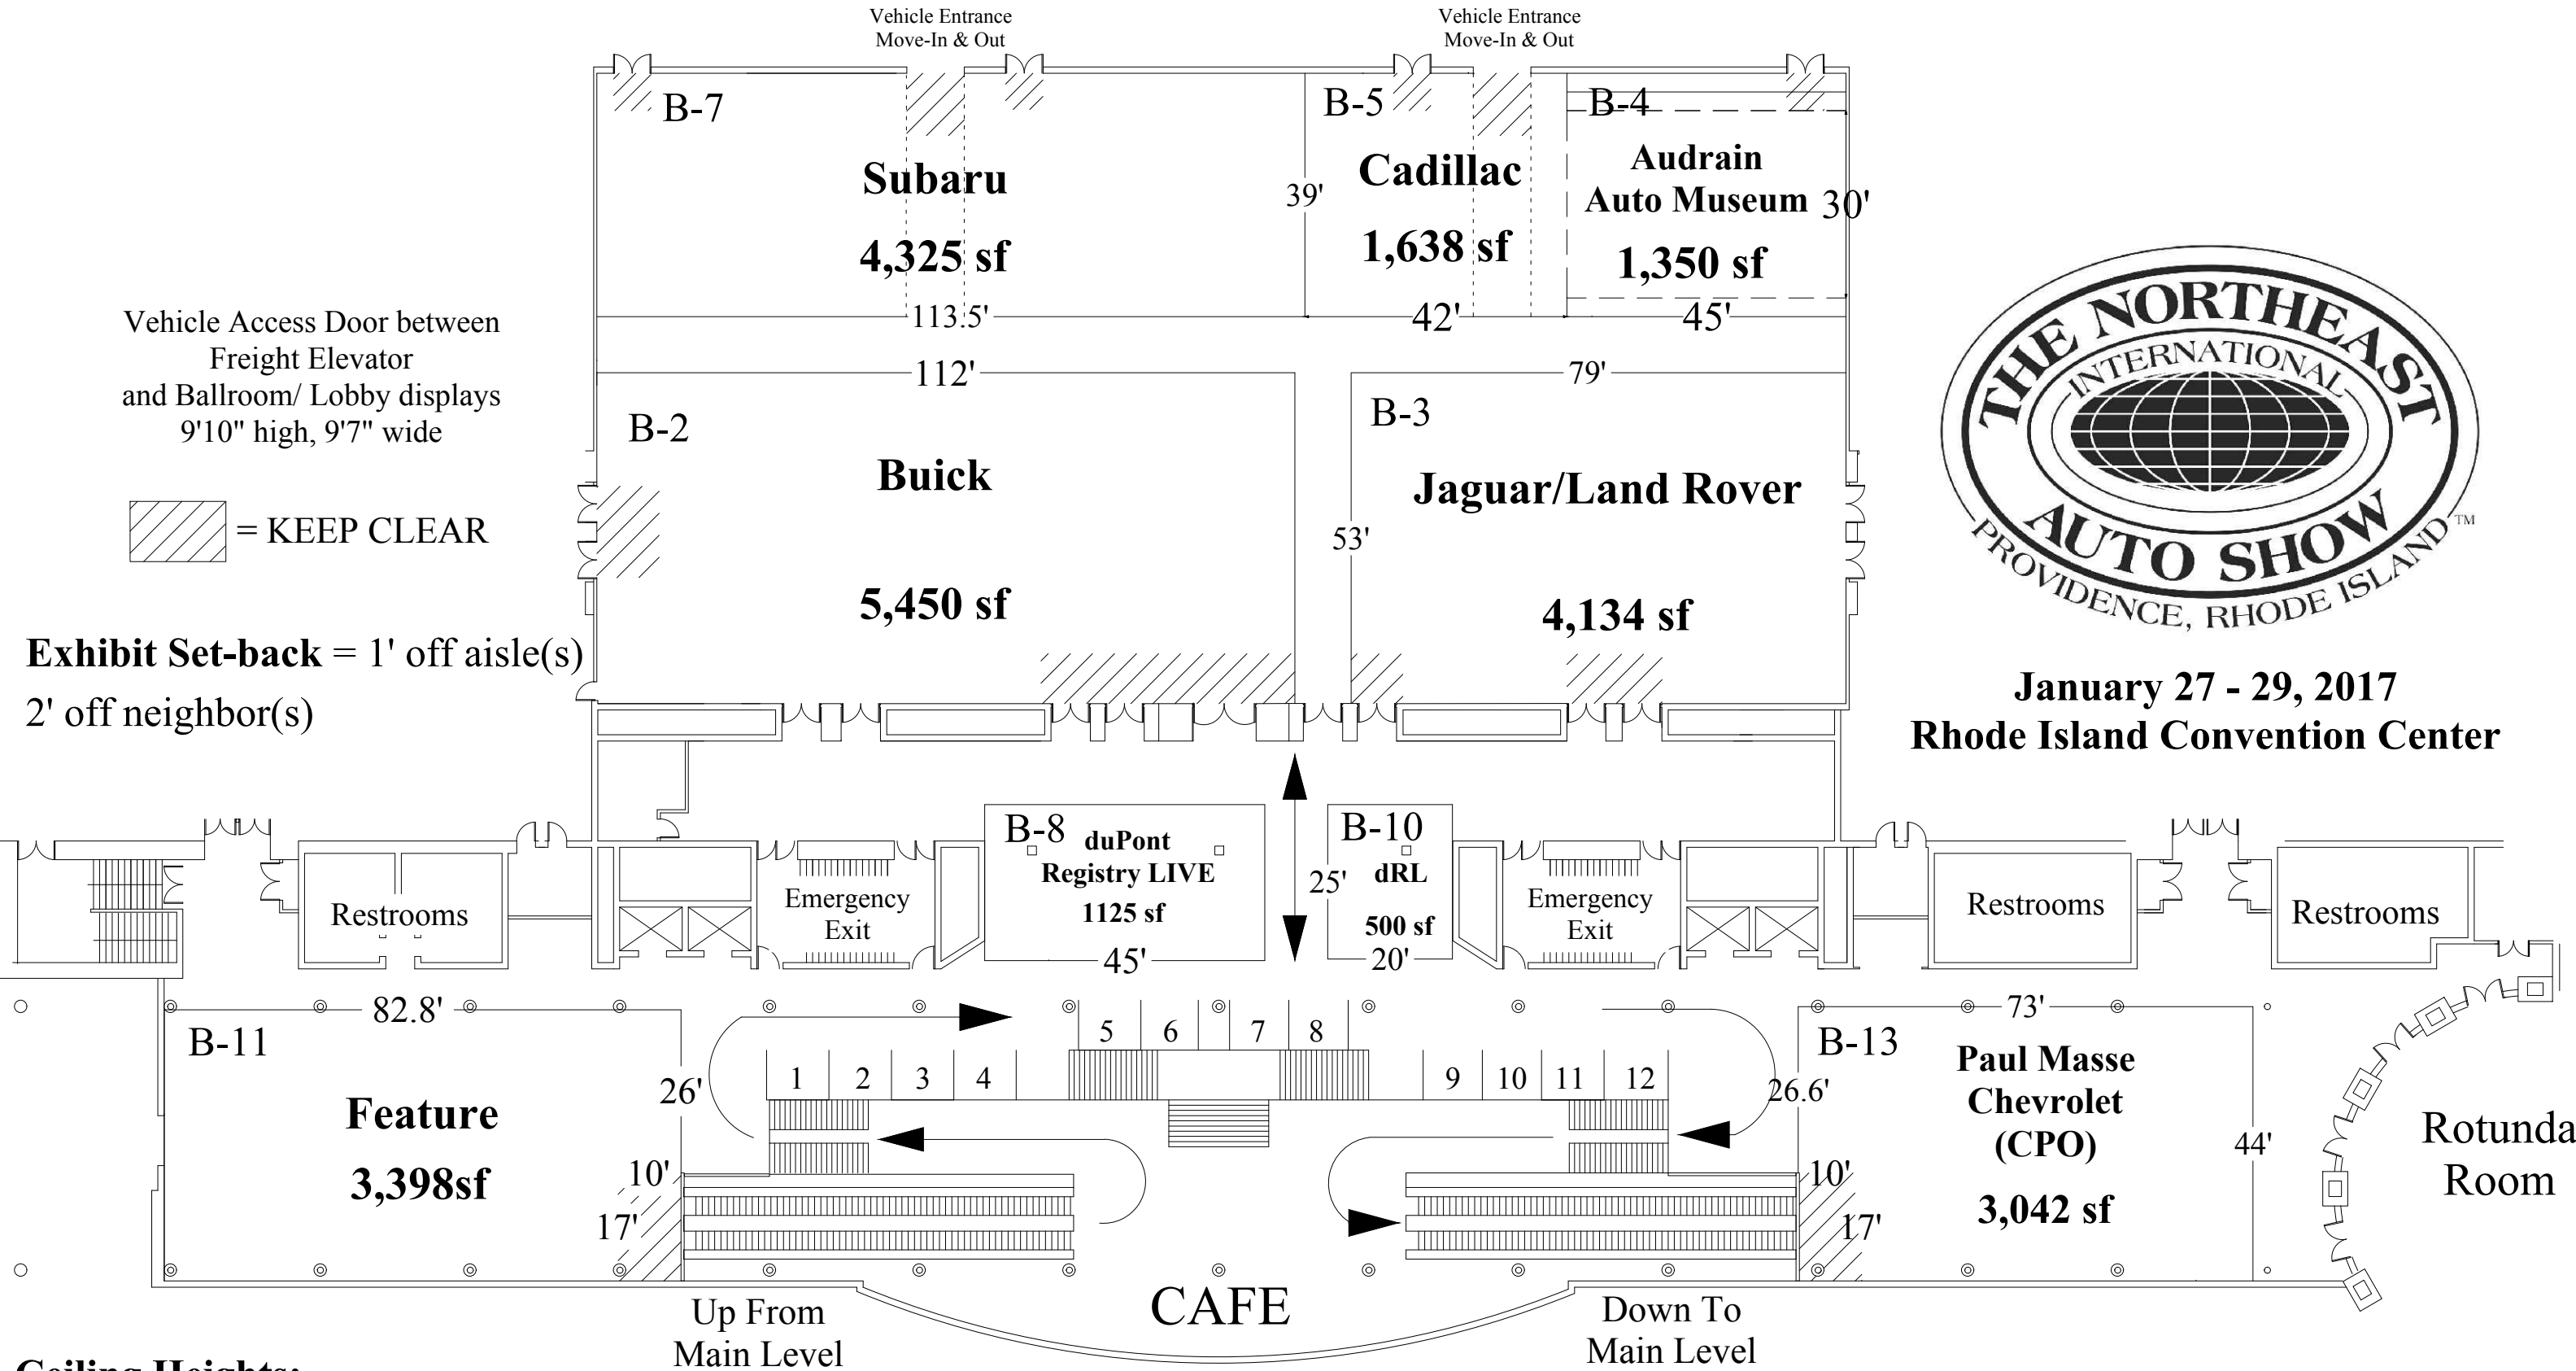

January 27 - 29, 2017
Rhode Island Convention Center

Ceiling Heights:
B-1 thru B-7 = 23'-0"
B-8 thru B-13 = 20'-0"

Booths 1-12 are 8' deep x 10' wide.

Ballroom Level

version: 1.9 -- 12/30/2016